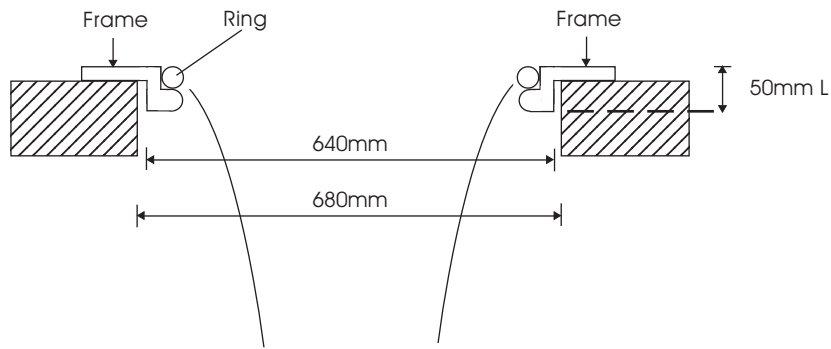

[Ingstrom Multi-Segment Chute Specification]

Material of Frame:
Steel V 50 x 50 x 5

Ingstrom Multi-Segment Chute

Specification Fireproof Vertical Shaft