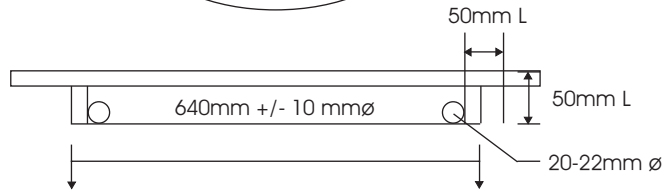

[Ingstrom Multi-Segment Chute Specification]

Material of Frame:
Steel V 50 x 50 x 5

Ingstrom Multi-Segment Chute

Specification Fireproof Vertical Shaft