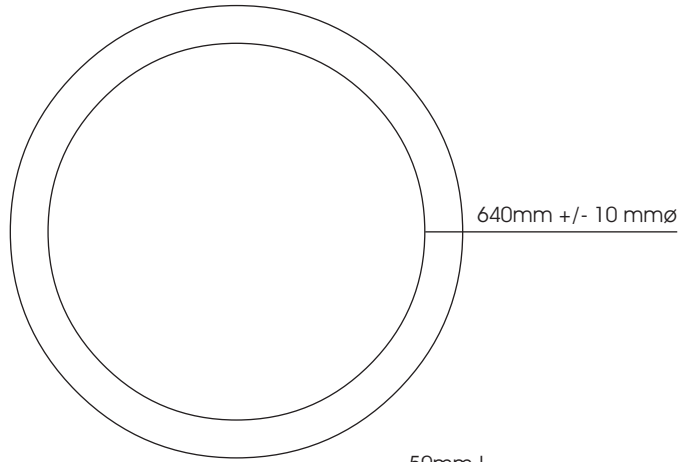

[Ingstrom Multi-Segment Chute Specification]

Material of Frame:
Steel V 50 x 50 x 5

Ingstrom Multi-Segment Chute

Specification Fireproof Vertical Shaft