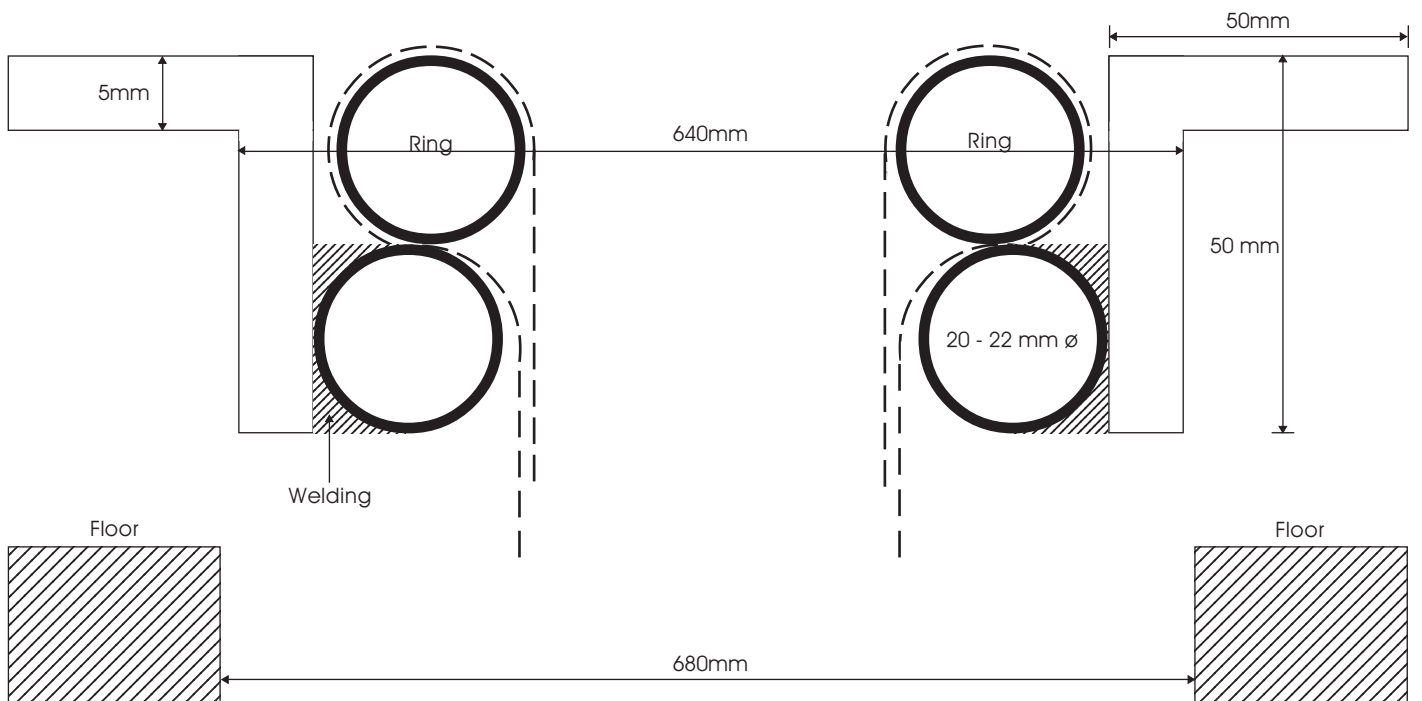

[Ingstrom Multi-Segment Chute Specification]

Material of Frame:
Steel V 50 x 50 x 5

Ingstrom Multi-Segment Chute

Specification Fireproof Vertical Shaft